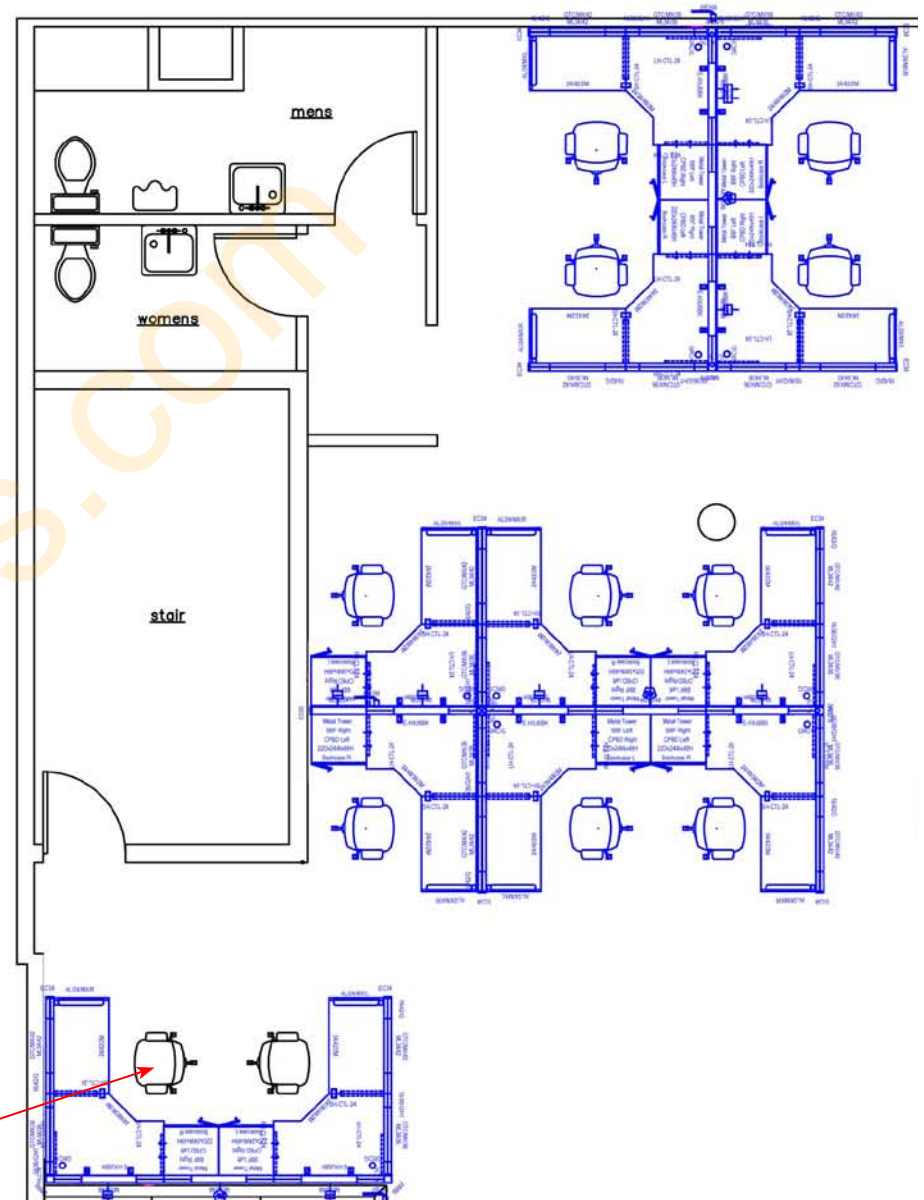

Furniture Plan

Scope of project includes all items in blue

Work Stations

[12] 6' x 6'-6" POWERED MATRIX WORK STATIONS WITH STORAGE UNIT AND MARKER BOARD

[12] TASK SEATING

Work Station Fabric/Finish Selection

Unite
RO-F2069

Woodrose
WR

True White
RO-L0310

Expo Sprout

Lounge Areas

- [1] 11' 4-1/2" x 5' 8" INTIMA HALF-CIRCLE LOUNGE SEATING (seat 6) WITH CONSOLE TABLE / NO HEADREST
- [4] ZUO BARSTOOLS
- [3] 1-SEAT LOUNGE CHAIR
- [2] 24"D ROUND TABLE

Millenium Crisp	Knack Filament	Bright White	Green	Millenium Crisp	Tiger Walnut

Break Rooms

- [4] ZUO BARSTOOLS
- [8] ZUO DINING CHAIRS
- [1] 30"D x 42" BAR-HEIGHT ROUND TABLE
- [1] 30" x 60" x 29"H RECTANGULAR BREAKROOM TABLE