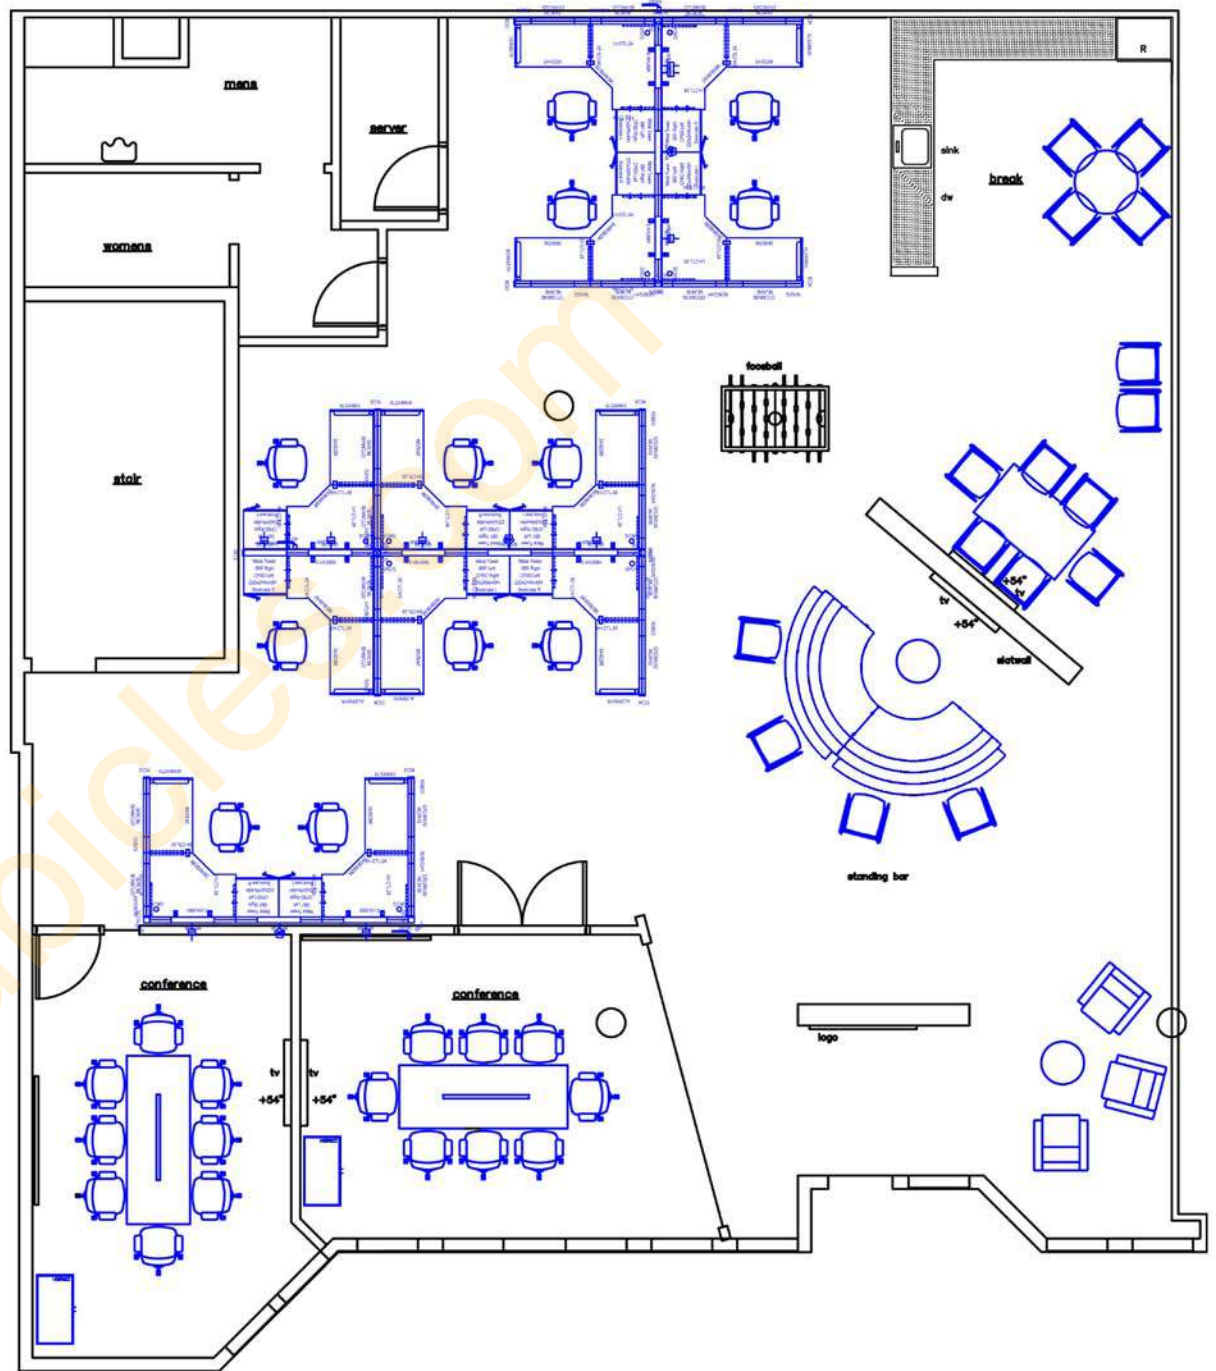

Furniture Plan

Scope of project includes all items in blue

Work Stations

[12] 6' x 6'-6" POWERED MATRIX WORK STATIONS WITH STORAGE UNIT AND MARKER BOARD

[12] TASK SEATING

Work Station Fabric/Finish Selection

Unite
RO-F2069

Woodrose
WR

True White
RO-L0310

Expo Sprout

Lounge Areas

- [1] 11' 4-1/2" x 5' 8" INTIMA HALF-CIRCLE LOUNGE SEATING (seat 6) WITH CONSOLE TABLE / NO HEADREST
- [4] ZUO BARSTOOLS
- [3] 1-SEAT LOUNGE CHAIR
- [2] 24"D ROUND TABLE

Millenium Crisp	Knack Filament	Bright White	Green	Millenium Crisp	Tiger Walnut

Break Rooms

- [4] ZUO BARSTOOLS
- [8] ZUO DINING CHAIRS
- [1] 30"D x 42" BAR-HEIGHT ROUND TABLE
- [1] 30" x 60" x 29"H RECTANGULAR BREAKROOM TABLE