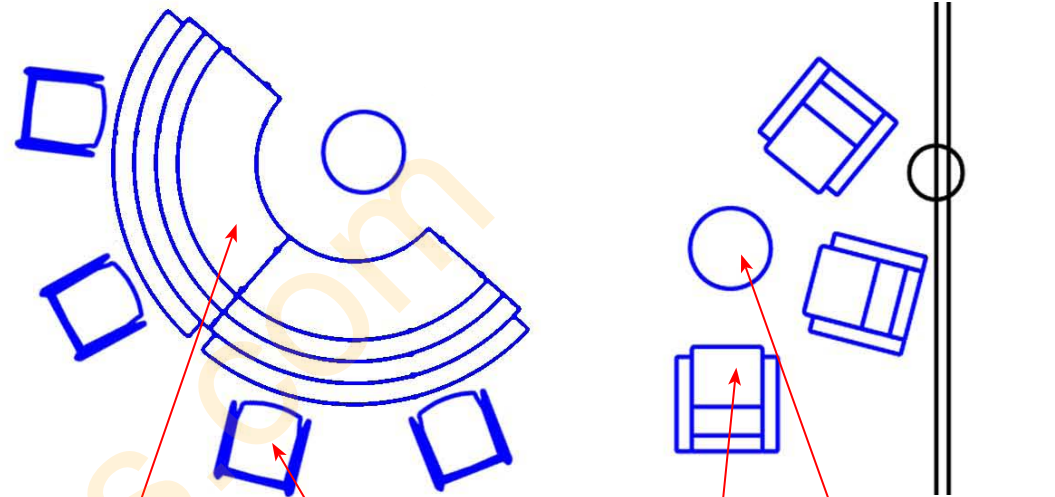

Furniture Plan

Scope of project includes all items in blue

Work Stations

[12] 6' x 6'-6" POWERED MATRIX WORK STATIONS WITH STORAGE UNIT AND MARKER BOARD

[12] TASK SEATING

Work Station Fabric/Finish Selection

Unite
RO-F2069

Woodrose
WR

True White
RO-L0310

Expo Sprout

Lounge Areas

- [1] 11' 4-1/2" x 5' 8" INTIMA HALF-CIRCLE LOUNGE SEATING (seat 6) WITH CONSOLE TABLE / NO HEADREST
- [4] ZUO BARSTOOLS
- [3] 1-SEAT LOUNGE CHAIR
- [2] 24"D ROUND TABLE

Millenium Crisp	Knack Filament	Bright White	Green	Millenium Crisp	Tiger Walnut

Break Rooms

- [4] ZUO BARSTOOLS
- [8] ZUO DINING CHAIRS
- [1] 30"D x 42" BAR-HEIGHT ROUND TABLE
- [1] 30" x 60" x 29"H RECTANGULAR BREAKROOM TABLE